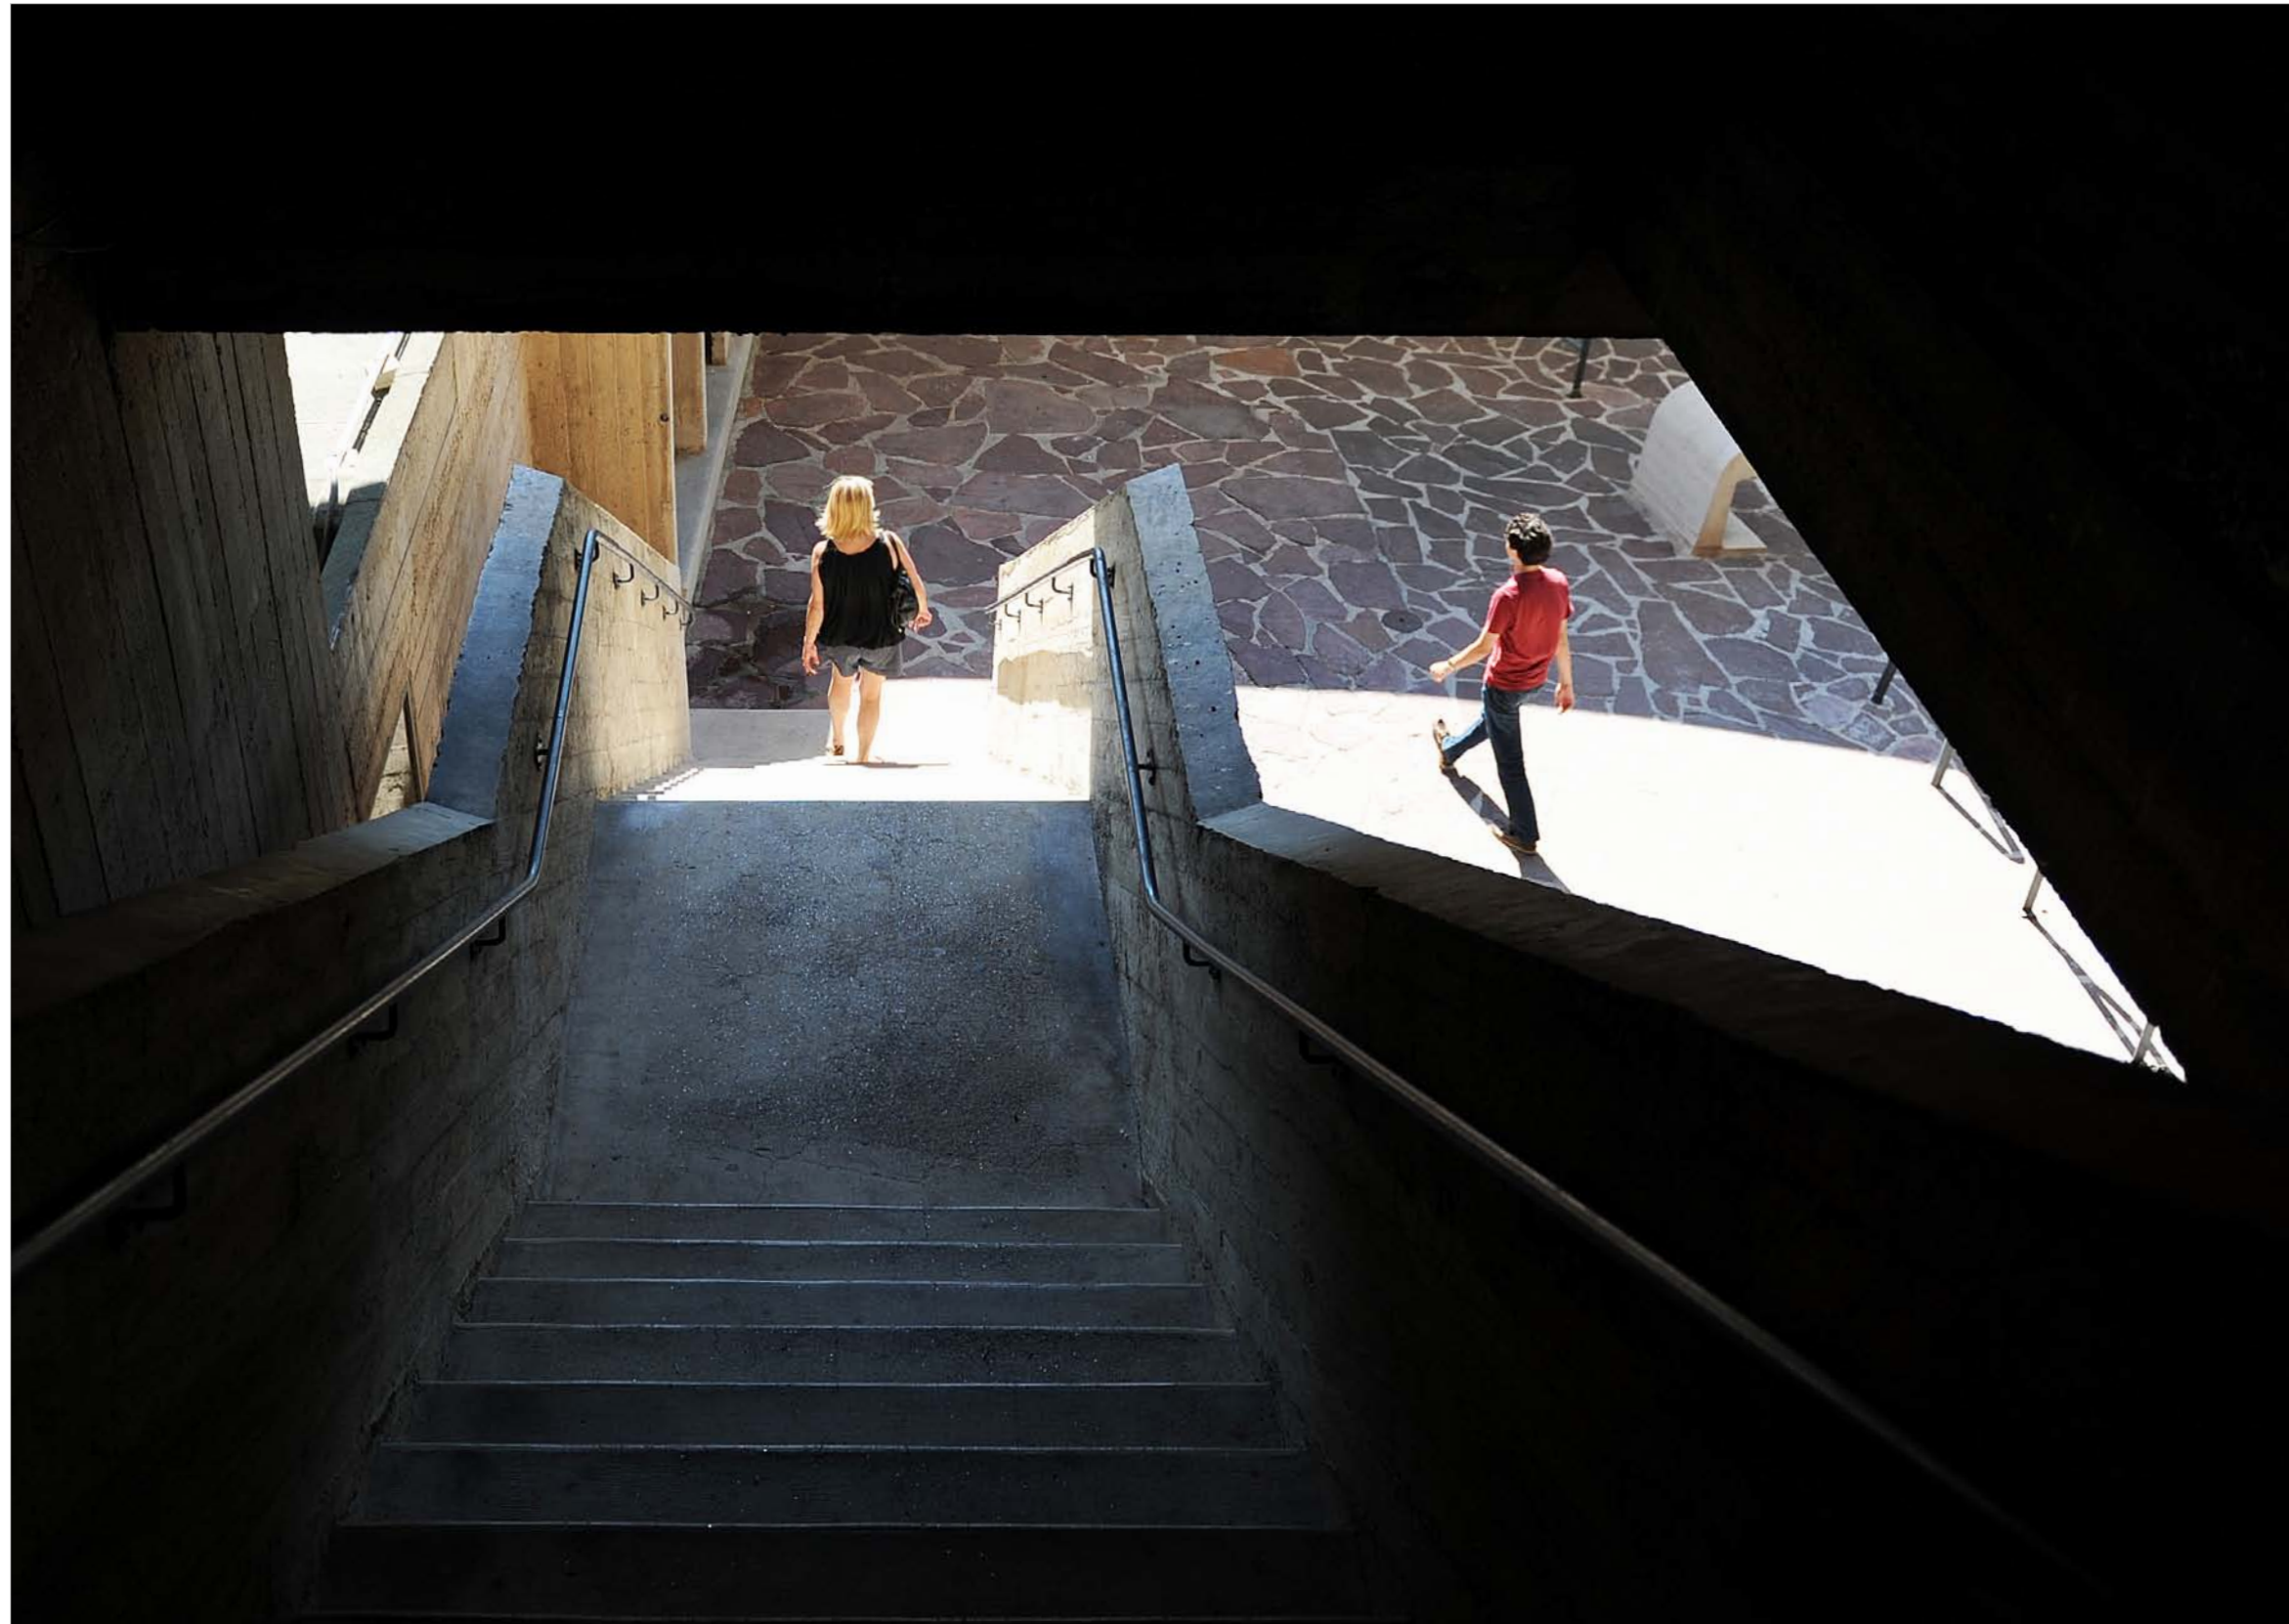

LA CITÉ RADIEUSE, MARSEILLE